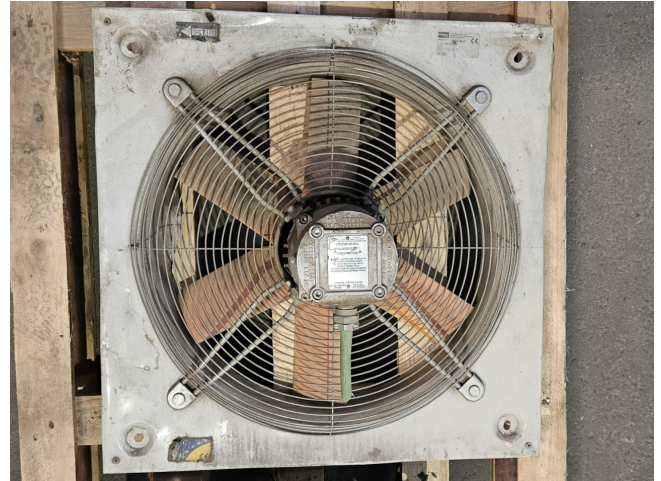

Sodeca HCDF-45-4T

Specifications

Brand	Sodeca
Type	HCDF-45-4T
Diameter Ø (mm)	450
Power (kW)	0,25
Speed (RPM)	1430
Size & Weight	600x600x270 mm (LxWxH)
Remarks	Y.o.b. 2011
Stock	1

Description

Used Sodeca HCDF-45-4T

Used Sodeca HCDF-45-4T fan with the following specifications: 50 Hz - 0,25 kW - 1430 RPM - diameter 450 mm.